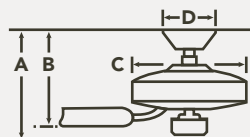

HANGING MEASUREMENTS

WITH 6" DOWNROD

Fixture Drop (from ceiling)	Blade Drop (from ceiling)	Housing (width)	Ceiling Canopy (width)
A: 17.50"	B: 13.00"	C: 15.50"	D: 6.75"

FLUSH MOUNT

Fixture Drop (from ceiling)	Blade Drop (from ceiling)	Housing (width)	Ceiling Canopy (width)
A: 12.25"	B: 7.75"	C: 15.50"	D: 6.75"